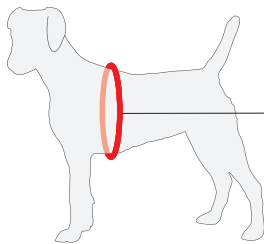

FACTSHEET

curli Magnetic Vest Harness

- 
- ✓ step-in harness
- ✓ ultra lightweight
- ✓ 2 colors
- ✓ matching leashes
- ✓ 5 sizes

The **Harness specialist**
from Switzerland 

Function & Design

AIR MESH

- Ultra-lightweight, breathable air mesh material for maximum comfort
- Extra light-weight: 49 gr (size 2XS)
- With cooling effect: the harness cools when immersed in water, as the stored water between the fabrics works as a heat exchanger - ideal on warm summer days

curli MAGNETIC CLOSURE

- self-closing, magnetic D-ring closure

3-D COMFORT FIT

- Significantly improved ergonomics and optimized fit due to new 3-D Comfort Fit pattern and new size scale
- Perfected tension distribution thanks to bands sewn into the seams of the harness
- Zig-zag seams for flexible tension distribution
- Anatomical shaped neck area
- Size adjustable with Velcro to fit the body shape
- Lined buckle and therefore no pressure points

curli SAFETY

- Reflective elements on the neck for additional safety in the dark
- DogFinder ID to help you find your dog in case it gets lost

Colors

Black

Red

Sizes

NEW SIZINGS

Chest size in cm | inch

2XS	XS	S	M	L
30,2 – 33,8	33,9 – 38,2	38,3 – 43,3	43,4 – 49,0	49,1 – 55,4
11.88"–13.30"	13.34"–15.03"	15.07"–17.04"	17.08"–19.29"	19.33"–21.81"

Magnetic one-piece safety rings

dogfinderTM
hosted in Switzerland 