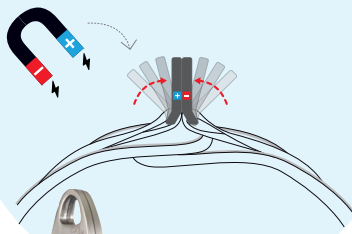

curli MAGNETIC CLOSURE

- self-closing, magnetic D-ring closure

3-D COMFORT FIT

- Significantly improved ergonomics and optimized fit due to new 3-D Comfort Fit pattern and new size scale
- Perfected tension distribution thanks to bands sewn into the seams of the harness
- Zig-zag seams for flexible tension distribution
- Anatomical shaped neck area
- Size adjustable with Velcro to fit the body shape
- Lined buckle and therefore no pressure points

curli SAFETY

- Reflective elements on the neck for additional safety in the dark
- DogFinder ID to help you find your dog in case it gets lost

Colors

Black

Red

Sizes

NEW SIZINGS

Chest size in cm | inch

2XS	XS	S	M	L
30,2 – 33,8	33,9 – 38,2	38,3 – 43,3	43,4 – 49,0	49,1 – 55,4
11.88"–13.30"	13.34"–15.03"	15.07"–17.04"	17.08"–19.29"	19.33"–21.81"

Magnetic one-piece safety rings

dogfinderTM
hosted in Switzerland 

The Dogfinder ID is integrated in every curli Harness. It helps to find a lost dog faster. The curli Dogfinder offers dog owners the possibility to register a dog in a central database, so that runaway dogs can be easily identified.