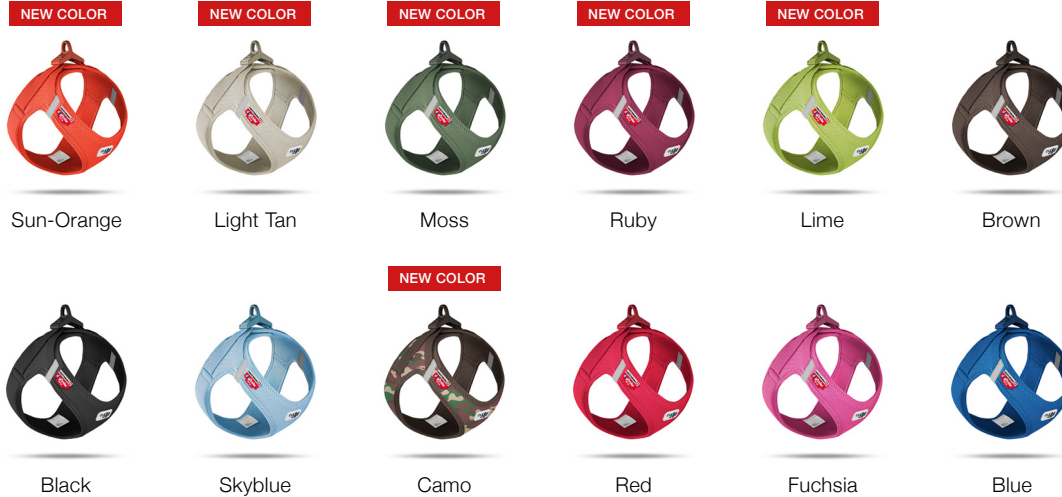

FACTSHEET

Air Mesh curli Clasp Vest Harness

- ✔ step-in harness
- ✔ ultra lightweight
- ✔ 12 colors
- ✔ matching leashes
- ✔ 7 sizes

The **Harness specialist**
from Switzerland 

Function & Design

AIR MESH

- Ultra-lightweight, breathable air mesh material for maximum comfort
- About 20% lighter than the already extra-light previous model (from 33 grams)
- With cooling effect: the harness cools when immersed in water, as the stored water between the fabrics works as a heat exchanger - ideal on warm summer days

curli CLASP

- Comfortable, stress-free leashing according to a CLICK.SNAP.GO idea
- High-strength, ultra-lightweight, color-matched POM material that easily withstands tensile loads of up to 220.46 lb

3-D COMFORT FIT

- Significantly improved ergonomics and optimized fit due to new 3-D Comfort Fit pattern and new size scale
- Perfected tension distribution thanks to bands sewn into the seams of the harness
- Zig-zag seams for flexible tension distribution
- Size adjustable with Velcro to fit the body shape
- Lined buckle and therefore no pressure points

curli SAFETY

- Reflective elements on the neck for additional safety in the dark
- DogFinder ID to help you find your dog in case it gets lost

Colors

Sizes

NEW SIZINGS

Chest size in cm | inch

3XS	2XS	XS	S	M	L	XL
26,7 – 30,1 10.51" – 11.85"	30,2 – 33,8 11.88" – 13.30"	33,9 – 38,2 13.34" – 15.03"	38,3 – 43,3 15.07" – 17.04"	43,4 – 49,0 17.08" – 19.29"	49,1 – 55,4 19.33" – 21.81"	55,5 – 62,7 21.85" – 24.68"