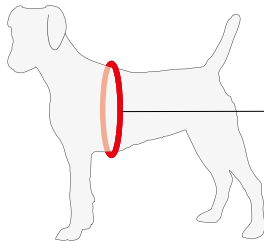

- Significantly improved ergonomics and optimized fit due to new 3-D Comfort Fit pattern and new size scale
- Perfected tension distribution thanks to bands sewn into the seams of the harness
- Zig-zag seams for flexible tension distribution
- Size adjustable with Velcro to fit the body shape
- Lined buckle and therefore no pressure points

curli SAFETY

- Reflective elements on the neck for additional safety in the dark
- DogFinder ID to help you find your dog in case it gets lost

Colors

Sizes

NEW SIZINGS

Chest size in cm | inch

3XS	2XS	XS	S	M	L	XL
26,7 – 30,1 10.51" – 11.85"	30,2 – 33,8 11.88" – 13.30"	33,9 – 38,2 13.34" – 15.03"	38,3 – 43,3 15.07" – 17.04"	43,4 – 49,0 17.08" – 19.29"	49,1 – 55,4 19.33" – 21.81"	55,5 – 62,7 21.85" – 24.68"

curli Clasp – The worlds easiest and safest harness closure.

PATENTED

dogfinder™
hosted in Switzerland

The Dogfinder ID is integrated in every curli Harness. It helps to find a lost dog faster. The curli Dogfinder offers dog owners the possibility to register a dog in a central database, so that runaway dogs can be easily identified.